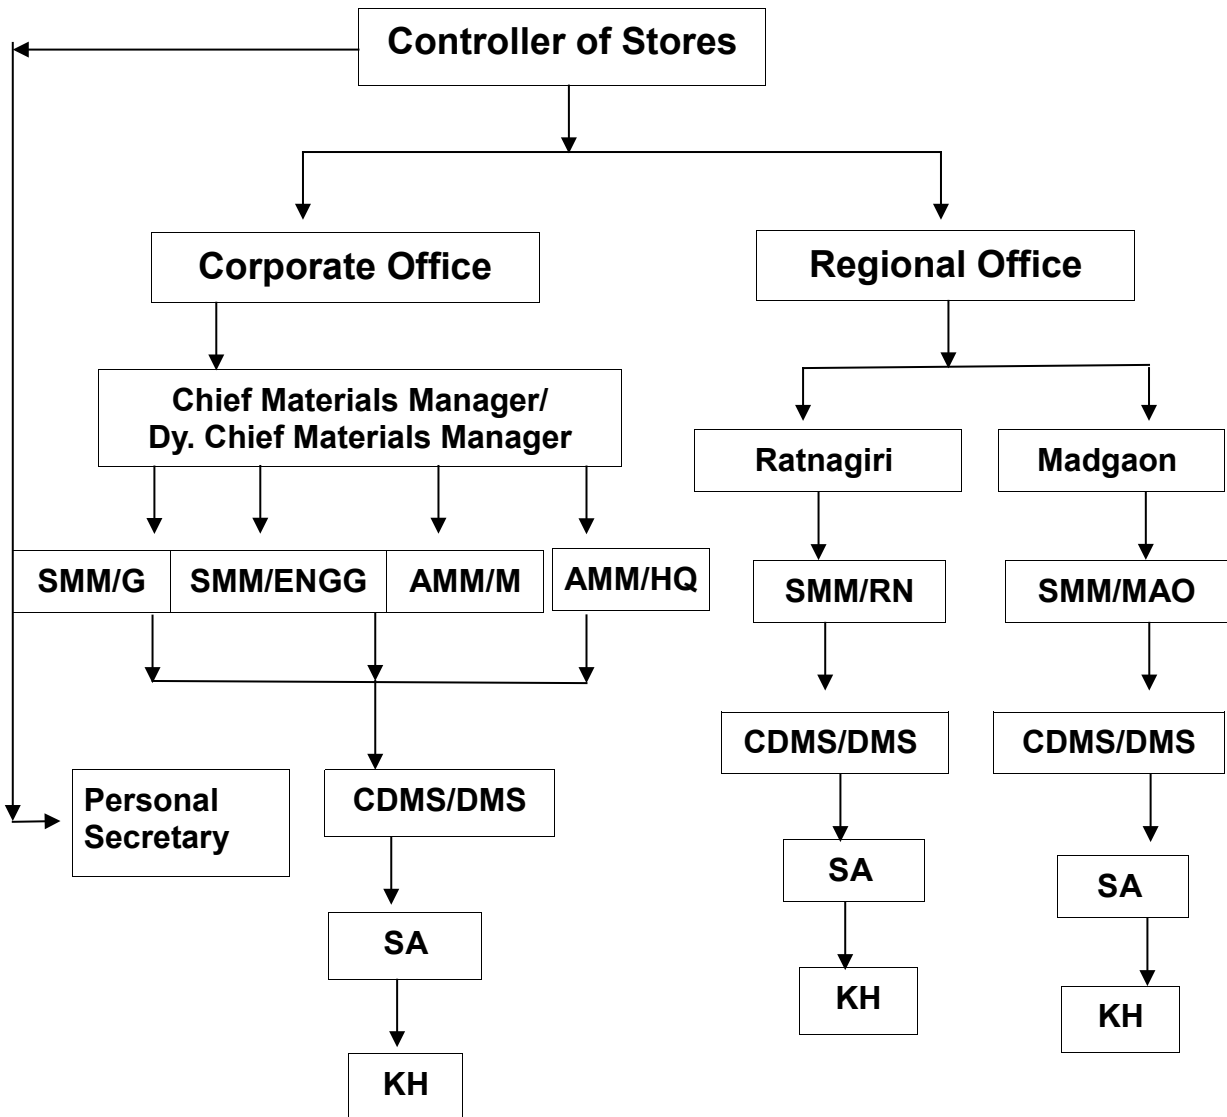

KONKAN RAILWAY CORPORATION LIMITED

ORGANIZATION CHART OF MATERIALS MANAGEMENT DEPARTMENT

AMM : Assistant Materials Manager

SMM : Senior Materials Manager

CDMS/DMS : Chief Depot Material Superintendent / Depot Material Superintendent

SA : Stores Assistant

KH : Khalasi

RN: Ratnagiri

MAO : Madgaon

BLP : Belapur