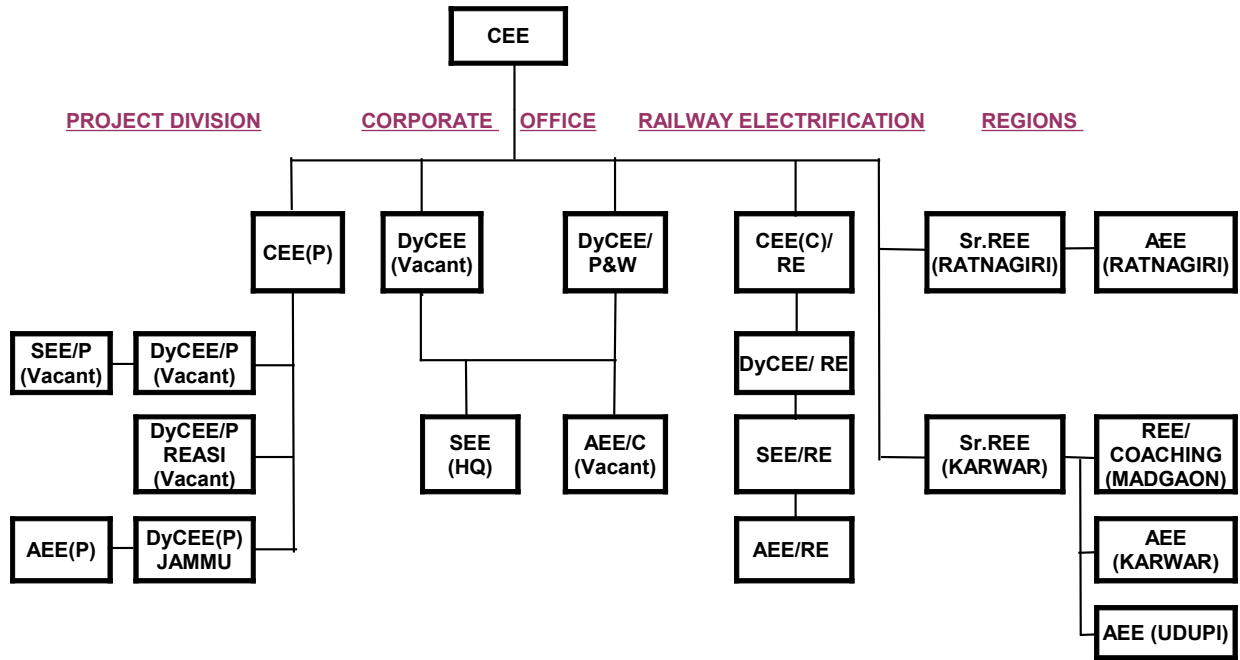

## Departmental Chart

- CEE - CHIEF ELECTRICAL ENGINEER
- Dy.CEE - DEPUTY CHIEF ELECTRICAL ENGINEER
- Sr.REE - SENIOR REGIONAL ELECTRICAL ENGINEER
- SEE - SENIOR ELECTRICAL ENGINEER
- AEE - ASSISTANT ELECTRICAL ENGINEER
- P&W - PLANNING & WORKS
- HQ - HEAD QUARTER
- RE - RAILWAY ELECTRIFICATION
- P - PROJECT
- C - CONSTRUCTION