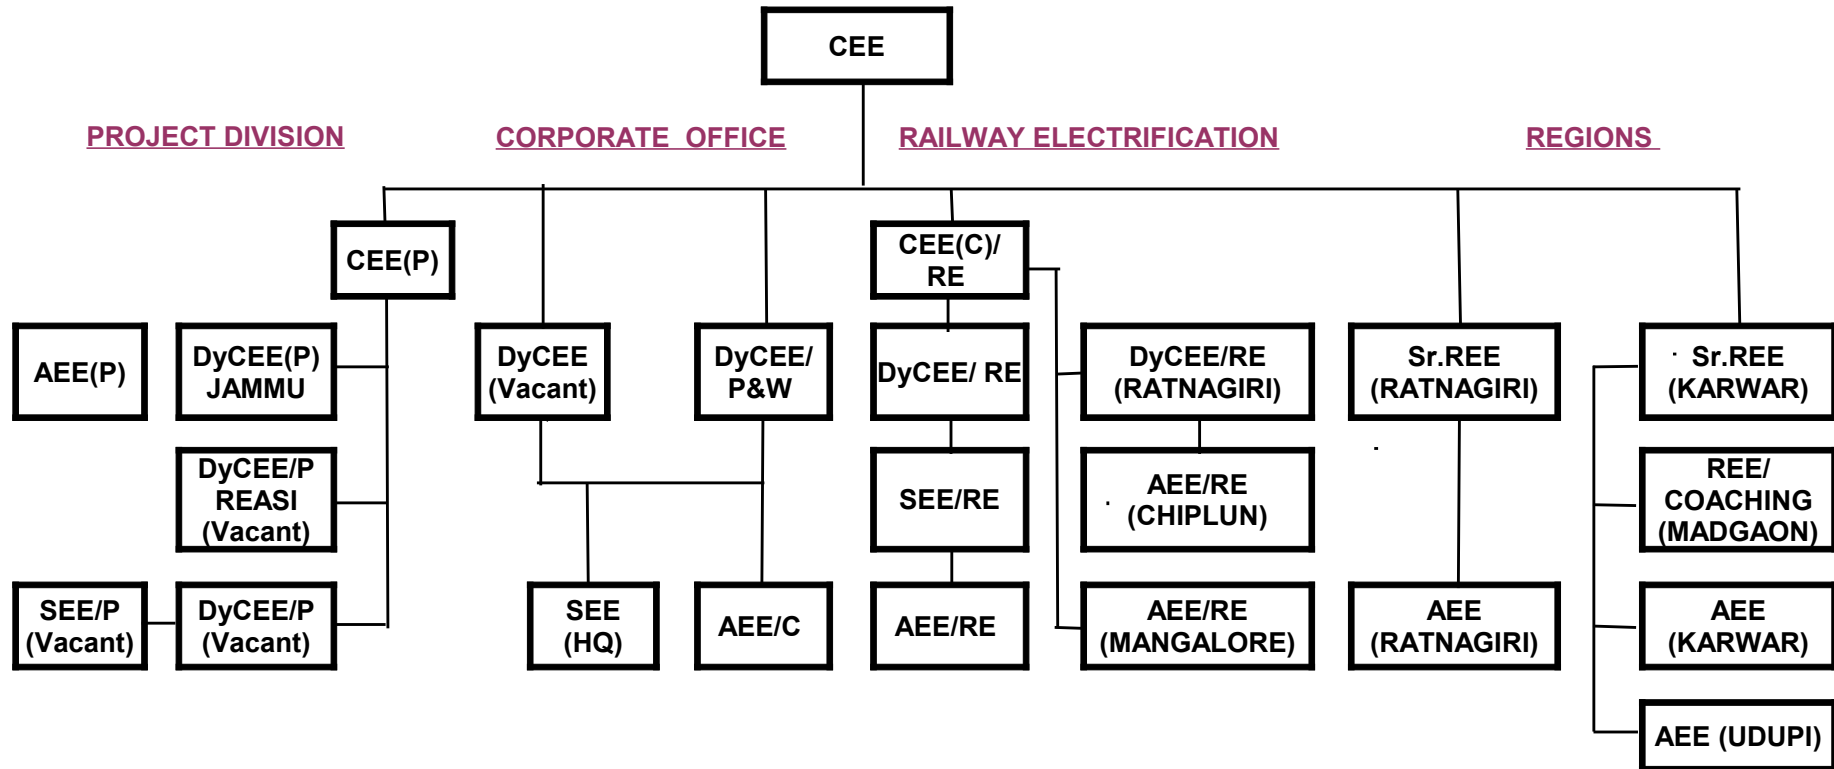

Departmental Chart

- CEE - CHIEF ELECTRICAL ENGINEER
- Dy.CEE - DEPUTY CHIEF ELECTRICAL ENGINEER
- Sr.REE - SENIOR REGIONAL ELECTRICAL ENGINEER
- REE - REGIONAL ELECTRICAL ENGINEER
- SEE - SENIOR ELECTRICAL ENGINEER
- AEE - ASSISTANT ELECTRICAL ENGINEER
- P&W - PLANNING & WORKS
- HQ - HEAD QUARTER
- RE - RAILWAY ELECTRIFICATION
- P - PROJECT
- C - CONSTRUCTION

"Last Updated – March 2018"