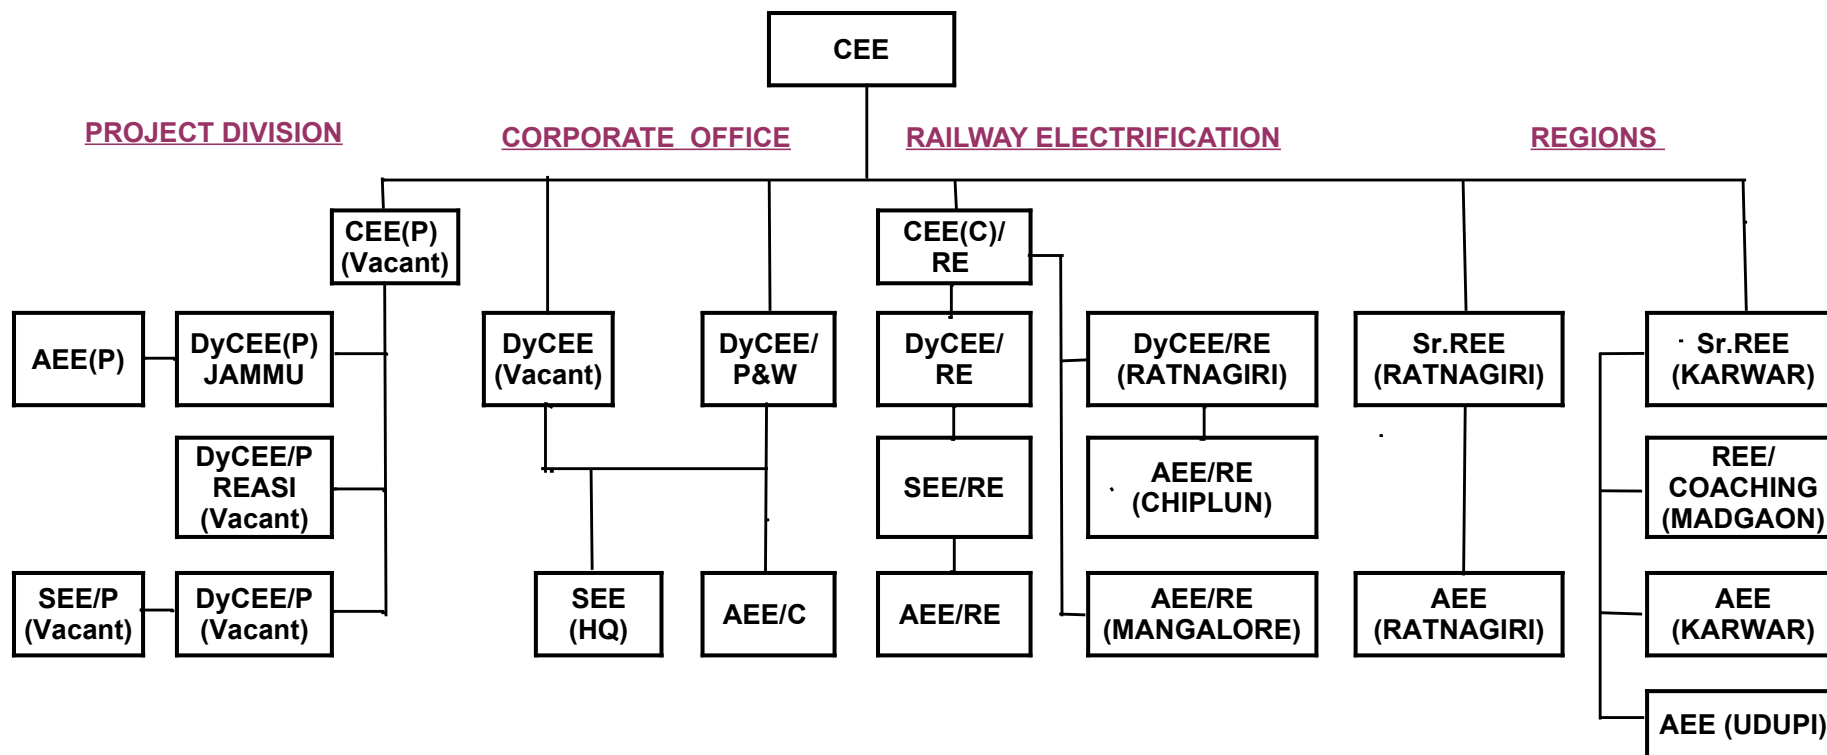

## Departmental Chart

- CEE - CHIEF ELECTRICAL ENGINEER
- Dy.CEE - DEPUTY CHIEF ELECTRICAL ENGINEER
- Sr.REE - SENIOR REGIONAL ELECTRICAL ENGINEER
- REE - REGIONAL ELECTRICAL ENGINEER
- SEE - SENIOR ELECTRICAL ENGINEER
- AEE - ASSISTANT ELECTRICAL ENGINEER
- P&W - PLANNING & WORKS
- HQ - HEAD QUARTER
- RE - RAILWAY ELECTRIFICATION
- P - PROJECT
- C - CONSTRUCTION

"Last Updated – June 2018"