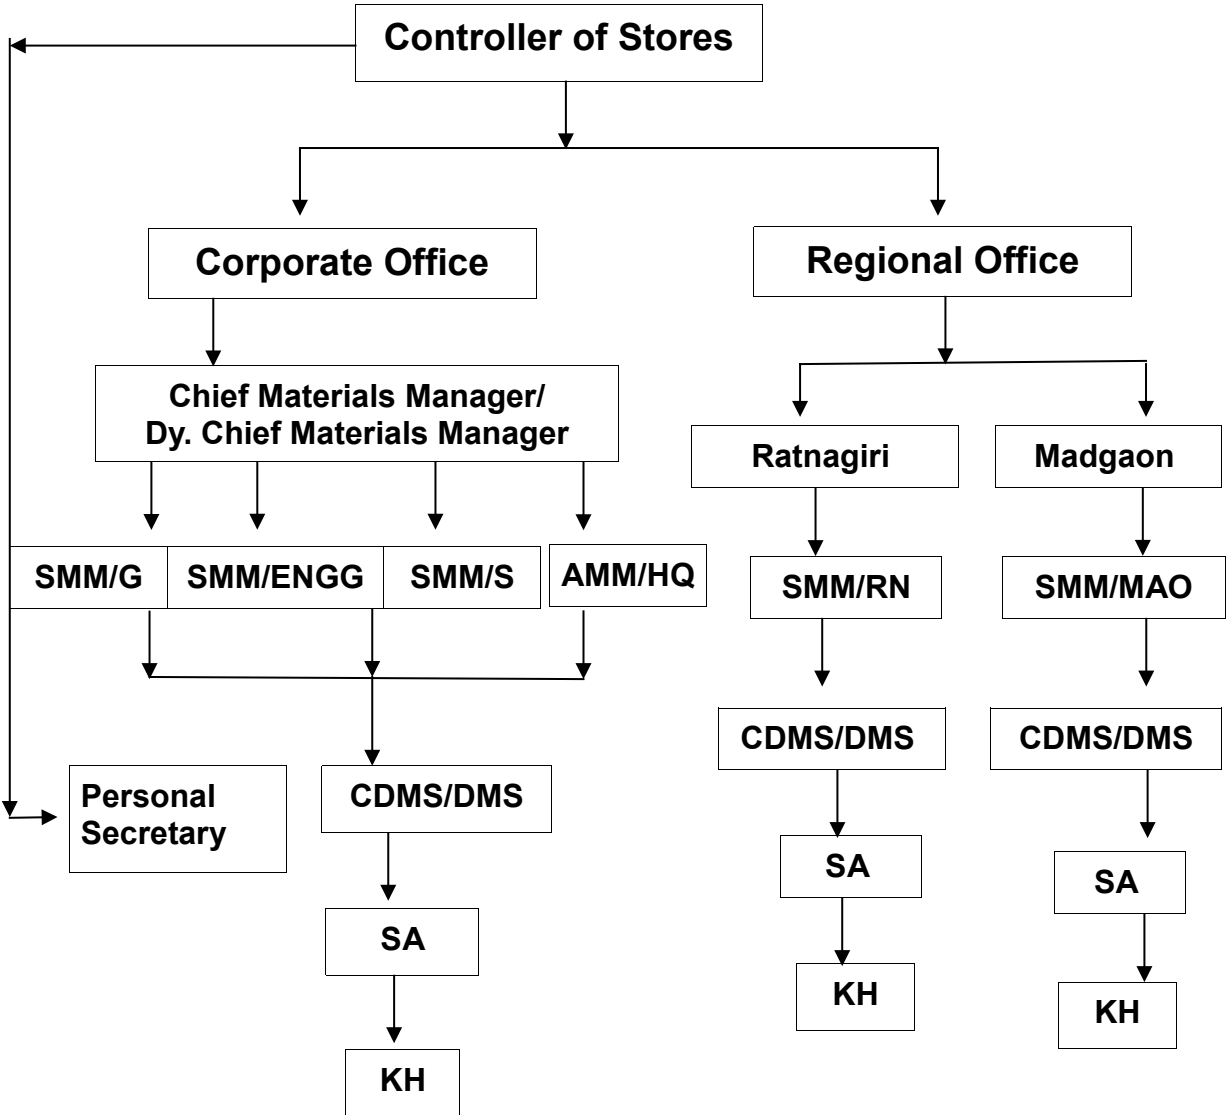

KONKAN RAILWAY CORPORATION LIMITED

**ORGANIZATION CHART OF
MATERIALS MANAGEMENT DEPARTMENT**

AMM : Assistant Materials Manager
SMM : Senior Materials Manager
CDMS/DMS : Chief Depot Material Superintendent / Depot Material Superintendent
SA : Stores Assistant
KH : Khalasi
RN : Ratnagiri
MAO : Madgaon
BLP : Belapur