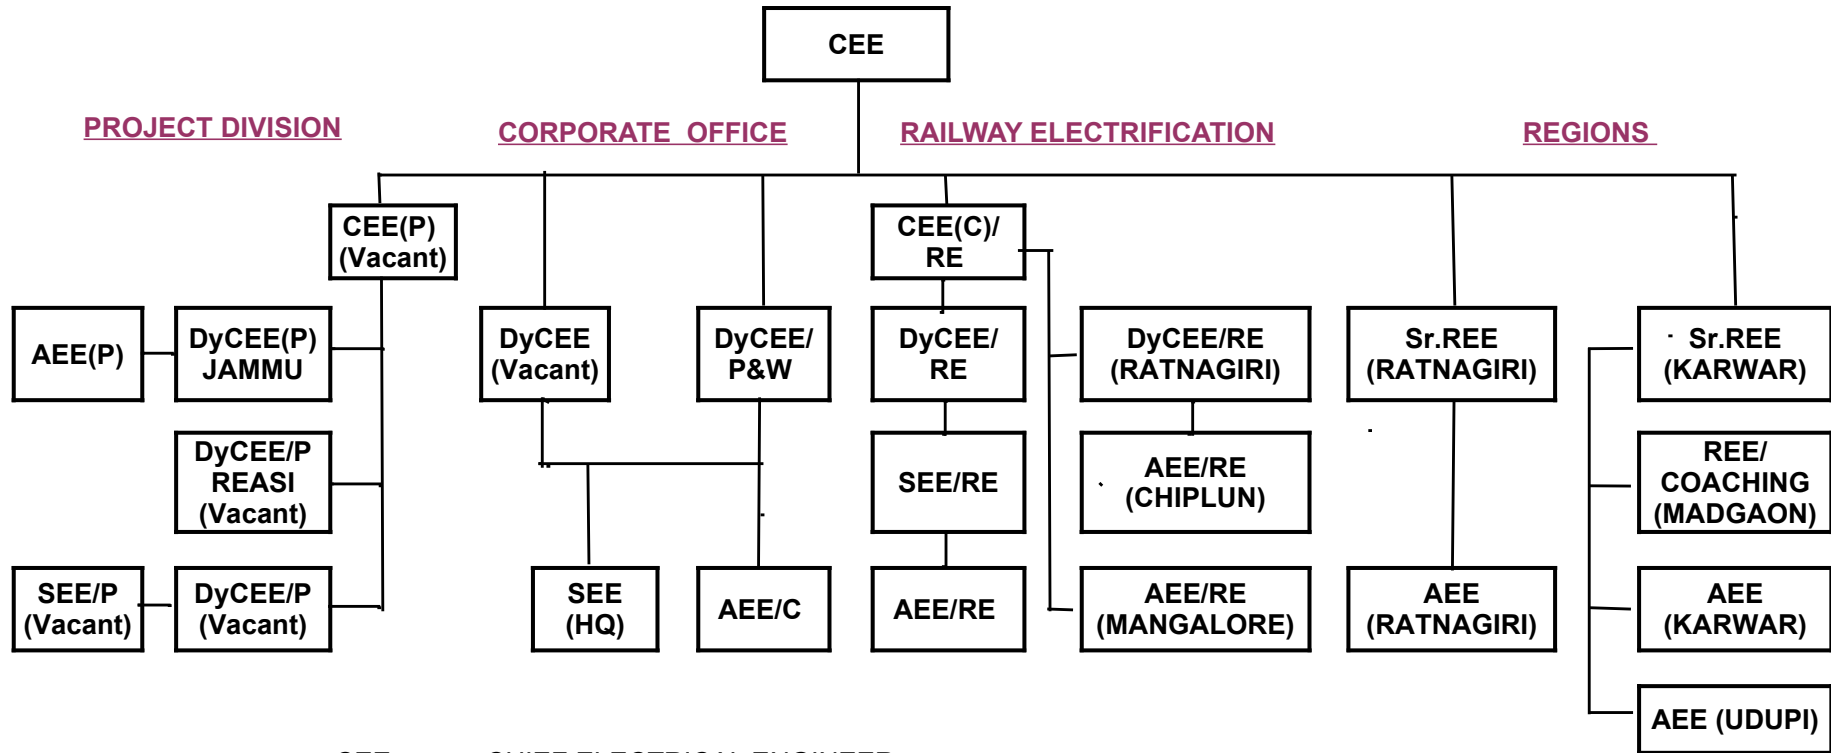

Departmental Chart

- CEE - CHIEF ELECTRICAL ENGINEER
- Dy.CEE - DEPUTY CHIEF ELECTRICAL ENGINEER
- Sr.REE - SENIOR REGIONAL ELECTRICAL ENGINEER
- REE - REGIONAL ELECTRICAL ENGINEER
- SEE - SENIOR ELECTRICAL ENGINEER
- AEE - ASSISTANT ELECTRICAL ENGINEER
- P&W - PLANNING & WORKS
- HQ - HEAD QUARTER
- RE - RAILWAY ELECTRIFICATION
- P - PROJECT
- C - CONSTRUCTION

"Last Updated – September 2018"