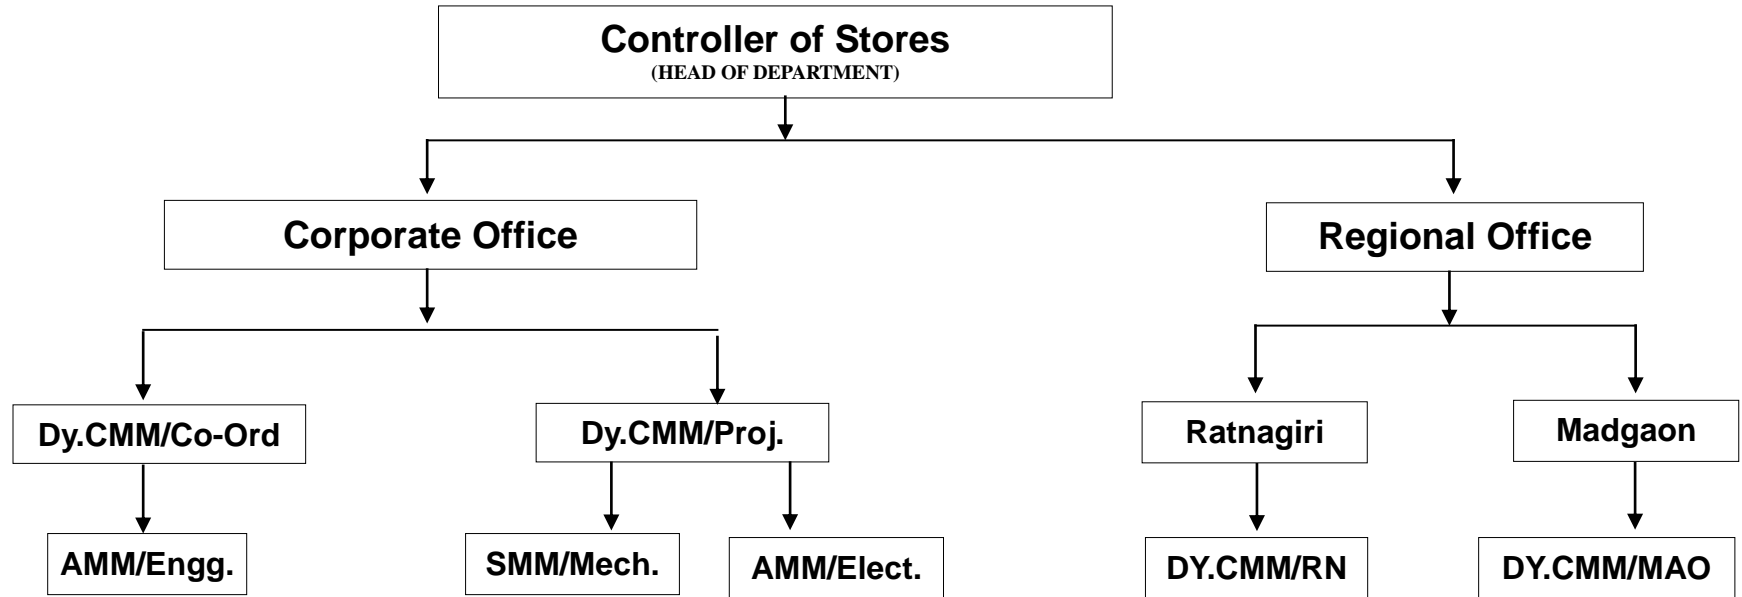

KONKAN RAILWAY CORPORATION LIMITED

ORGANIZATION CHART OF MATERIALS MANAGEMENT DEPARTMENT

Dy.CMM/Co-ord.: Deputy Chief Materials Manager/Co-ordination

Dy.CMM/Proj.: Deputy Chief Materials Manager/Project

SMM/Mech.: Senior Materials Manager/Mechanical

AMM/Elect.: Assistant Materials Manager/Electrical

AMM/Engg.: Assistant Materials Manager/Engineering

RN : Ratnagiri

MAO : Madgaon

BLP : Belapur

(Last updated on May 2024)