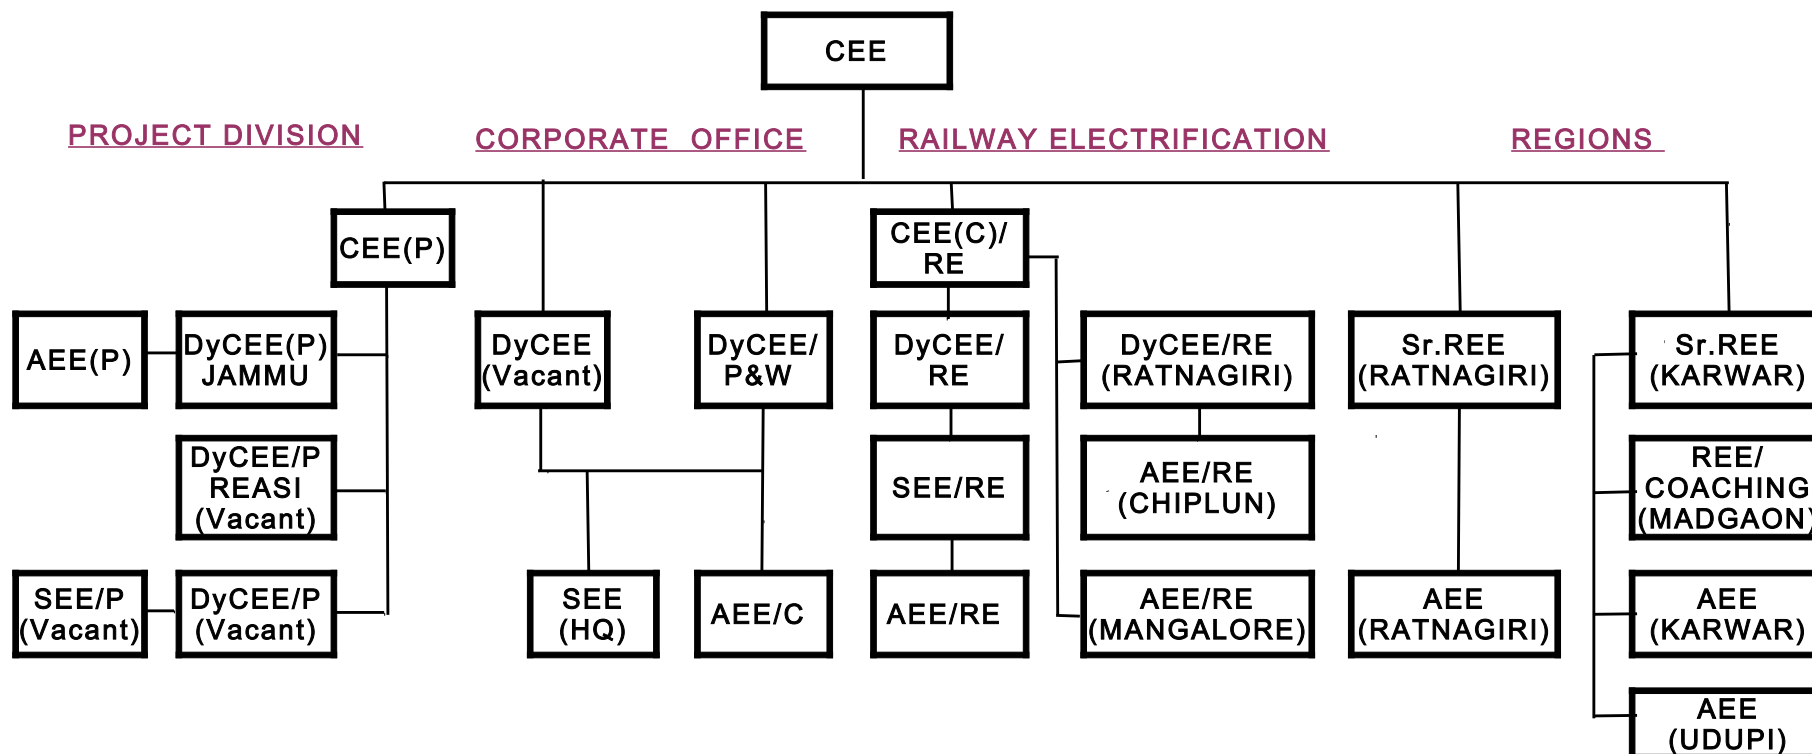

Departmental Chart

- CEE - CHIEF ELECTRICAL ENGINEER
- Dy.CEE - DEPUTY CHIEF ELECTRICAL ENGINEER
- Sr.REE - SENIOR REGIONAL ELECTRICAL ENGINEER
- REE - REGIONAL ELECTRICAL ENGINEER
- SEE - SENIOR ELECTRICAL ENGINEER
- AEE - ASSISTANT ELECTRICAL ENGINEER
- P&W - PLANNING & WORKS
- HQ - HEAD QUARTER
- RE - RAILWAY ELECTRIFICATION
- P - PROJECT
- C - CONSTRUCTION

"Last Updated – December 2017"