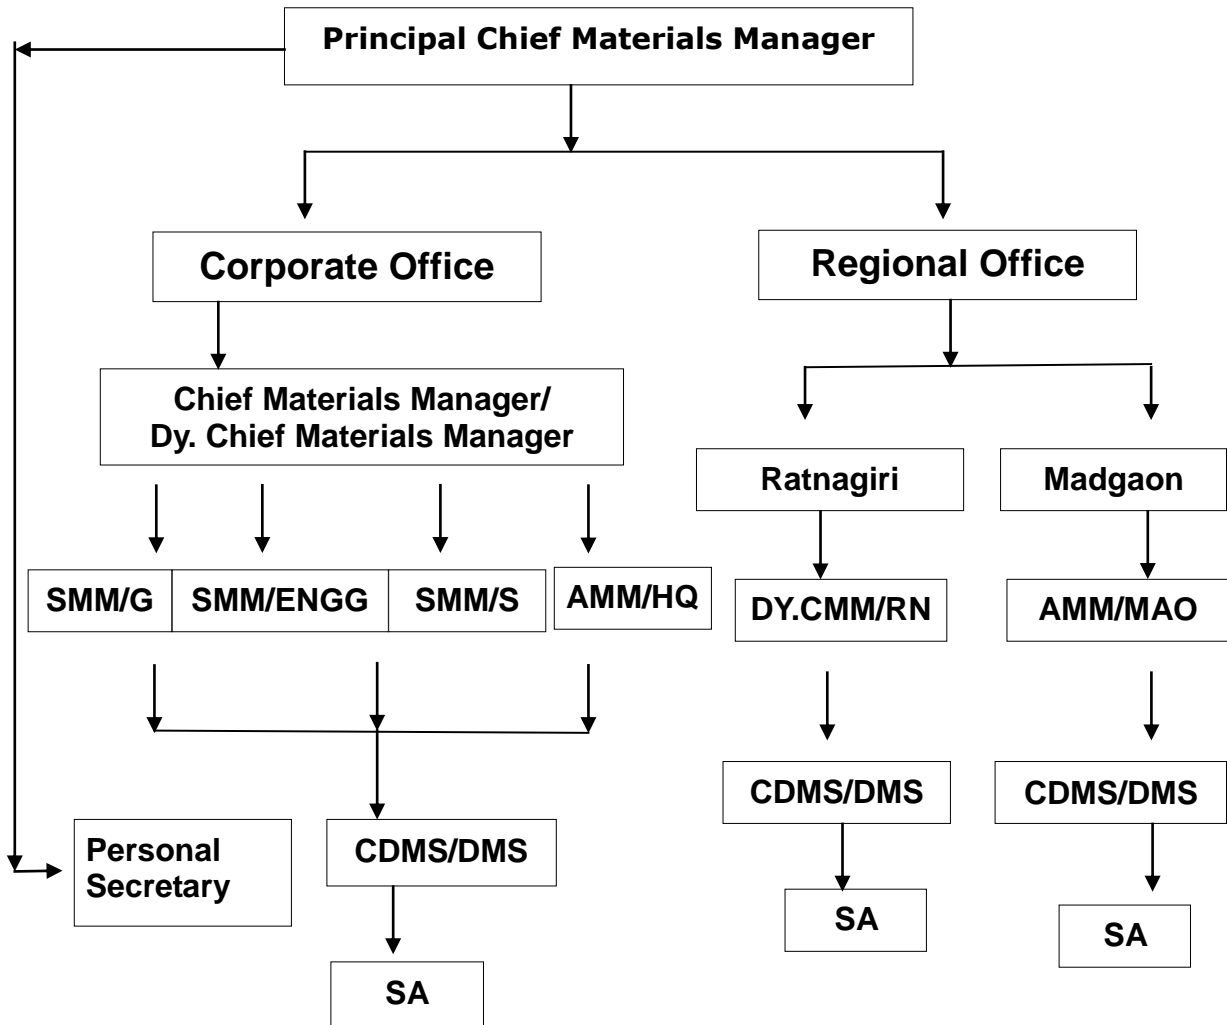

KONKAN RAILWAY CORPORATION LIMITED

ORGANIZATION CHART OF MATERIALS MANAGEMENT DEPARTMENT

AMM : Assistant Materials Manager

SMM : Senior Materials Manager

CDMS/DMS : Chief Depot Material Superintendent / Depot Material Superintendent

SA : Stores Assistant

RN: Ratnagiri

MAO : Madgaon

BLP : Belapur