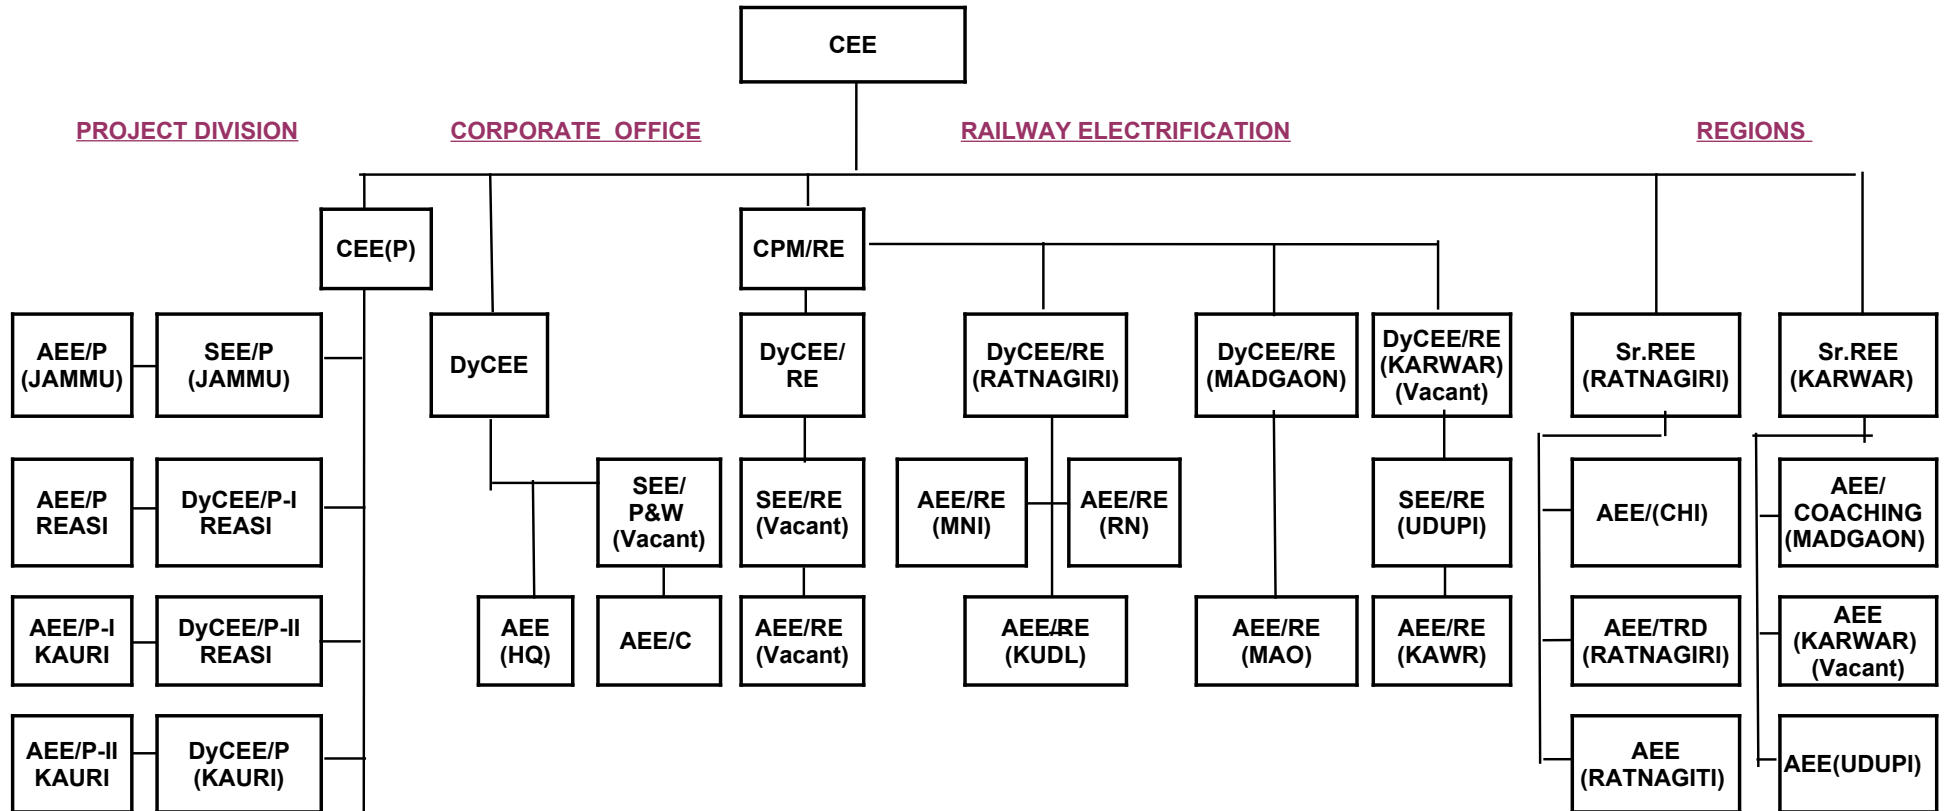

**Departmental Chart**

- CEE - CHIEF ELECTRICAL ENGINEER
- CPM - CHIEF PROJECT MANAGER
- Dy.CEE - DEPUTY CHIEF ELECTRICAL ENGINEER
- Sr.REE - SENIOR REGIONAL ELECTRICAL ENGINEER
- REE - REGIONAL ELECTRICAL ENGINEER
- SEE - SENIOR ELECTRICAL ENGINEER
- AEE - ASSISTANT ELECTRICAL ENGINEER
- P&W - PLANNING & WORKS
- HQ - HEAD QUARTER
- RE - RAILWAY ELECTRIFICATION
- P - PROJECT
- C - CONSTRUCTION